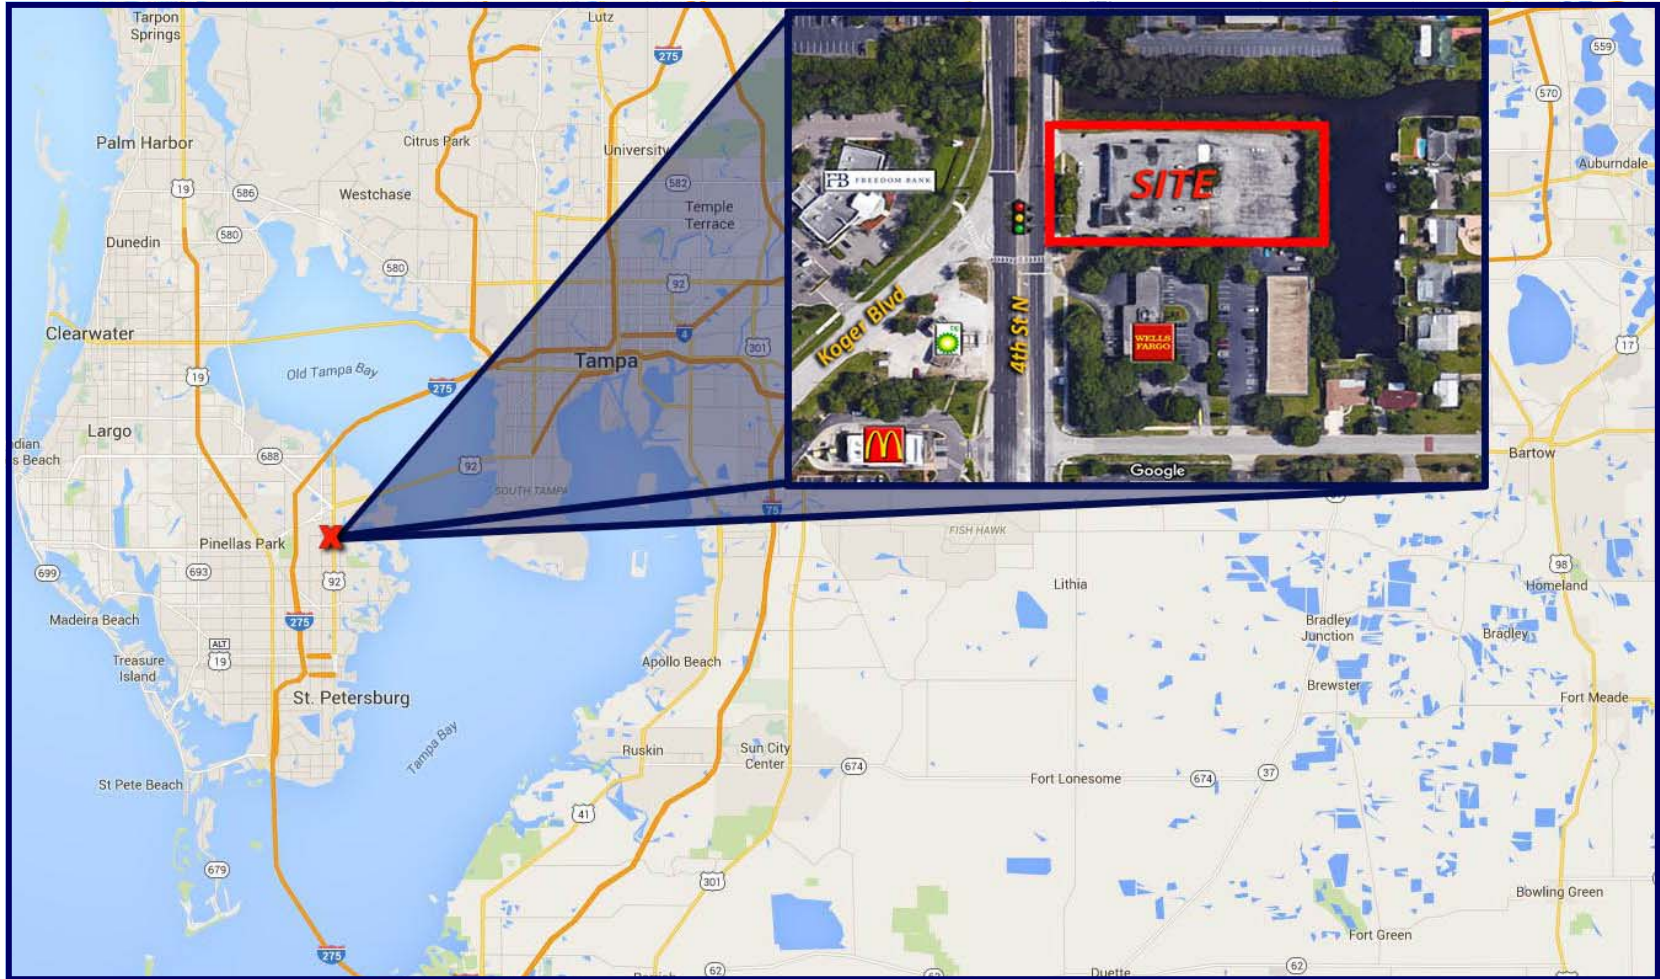

4th St N & Koger Blvd

Pinellas County, FL

CONTACT:

Name: Christian Yepes

Phone: 727-536-8686

Fax: 727-536-4356

Email: christian@belleairgroup.com

LOCATION MAP