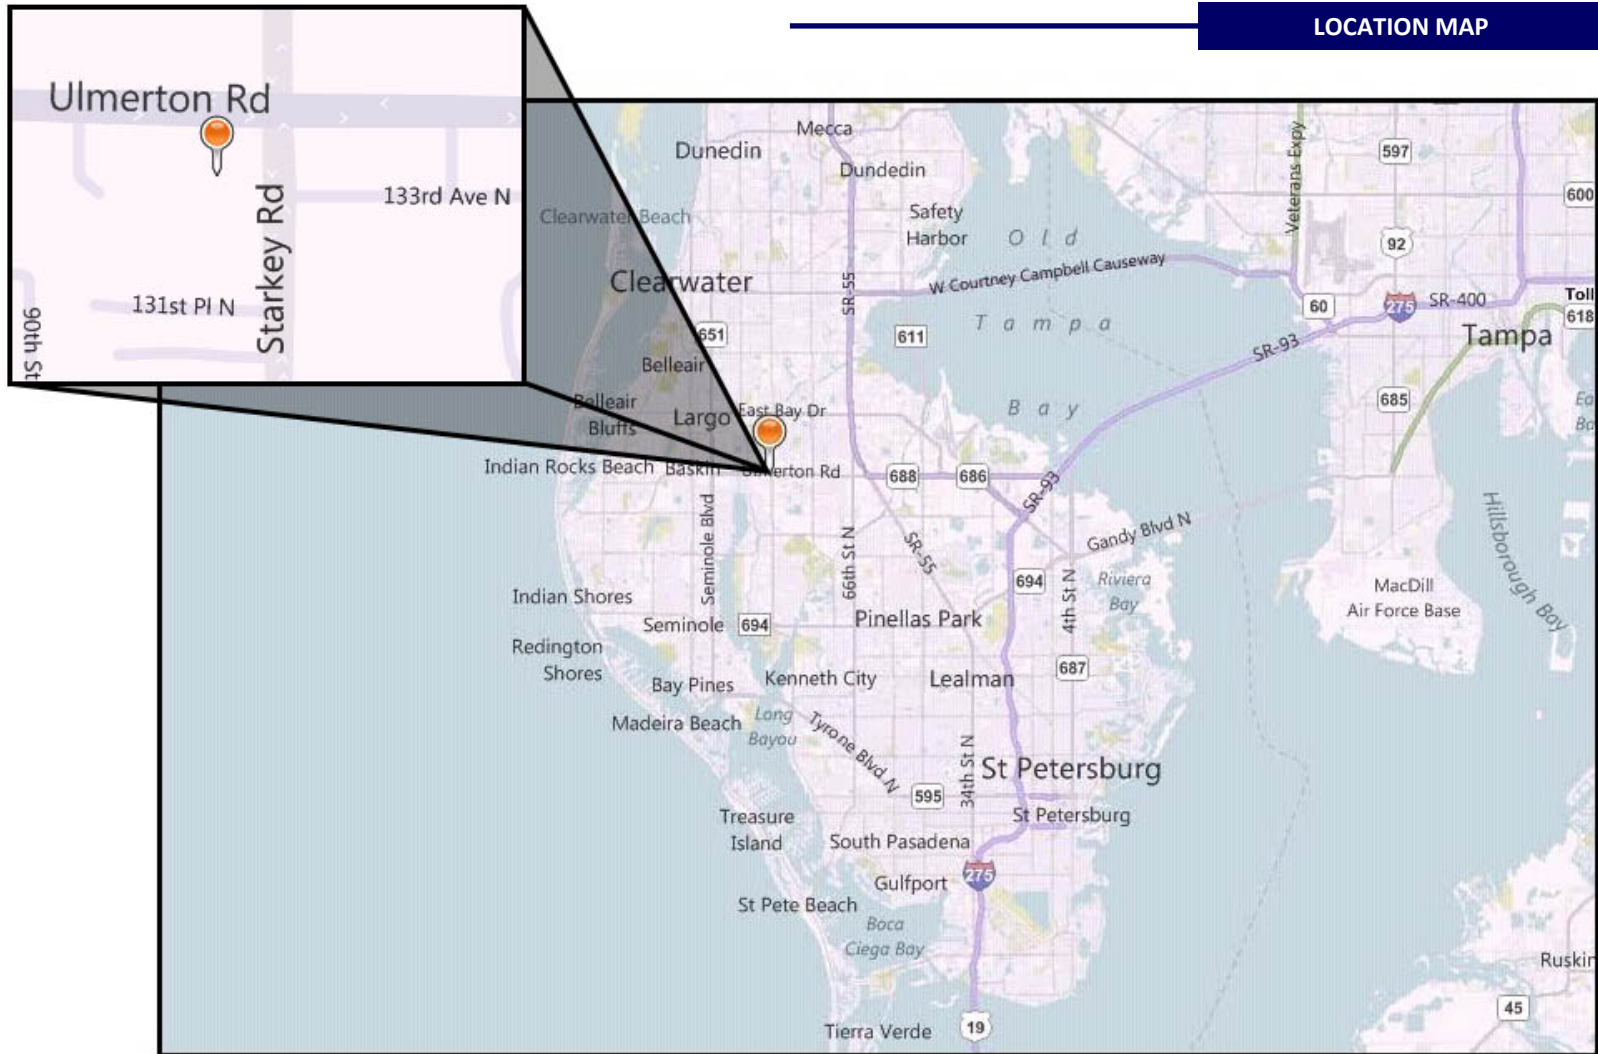

ENDCAP AVAILABLE - LARGO, FL

9020 ULMERTON RD • LARGO, FLORIDA 33771

Ulmerton Rd & Starkey Rd

Largo, Pinellas County, Florida

CONTACT:

Name: Christian Yepes
Phone: 727-536-8686
Fax: 727-536-4356
Email: info@bdgfl.com

LOCATION MAP

PHONE: 727-536-8686 • FAX: 727-536-4356 • Belleair Development Group