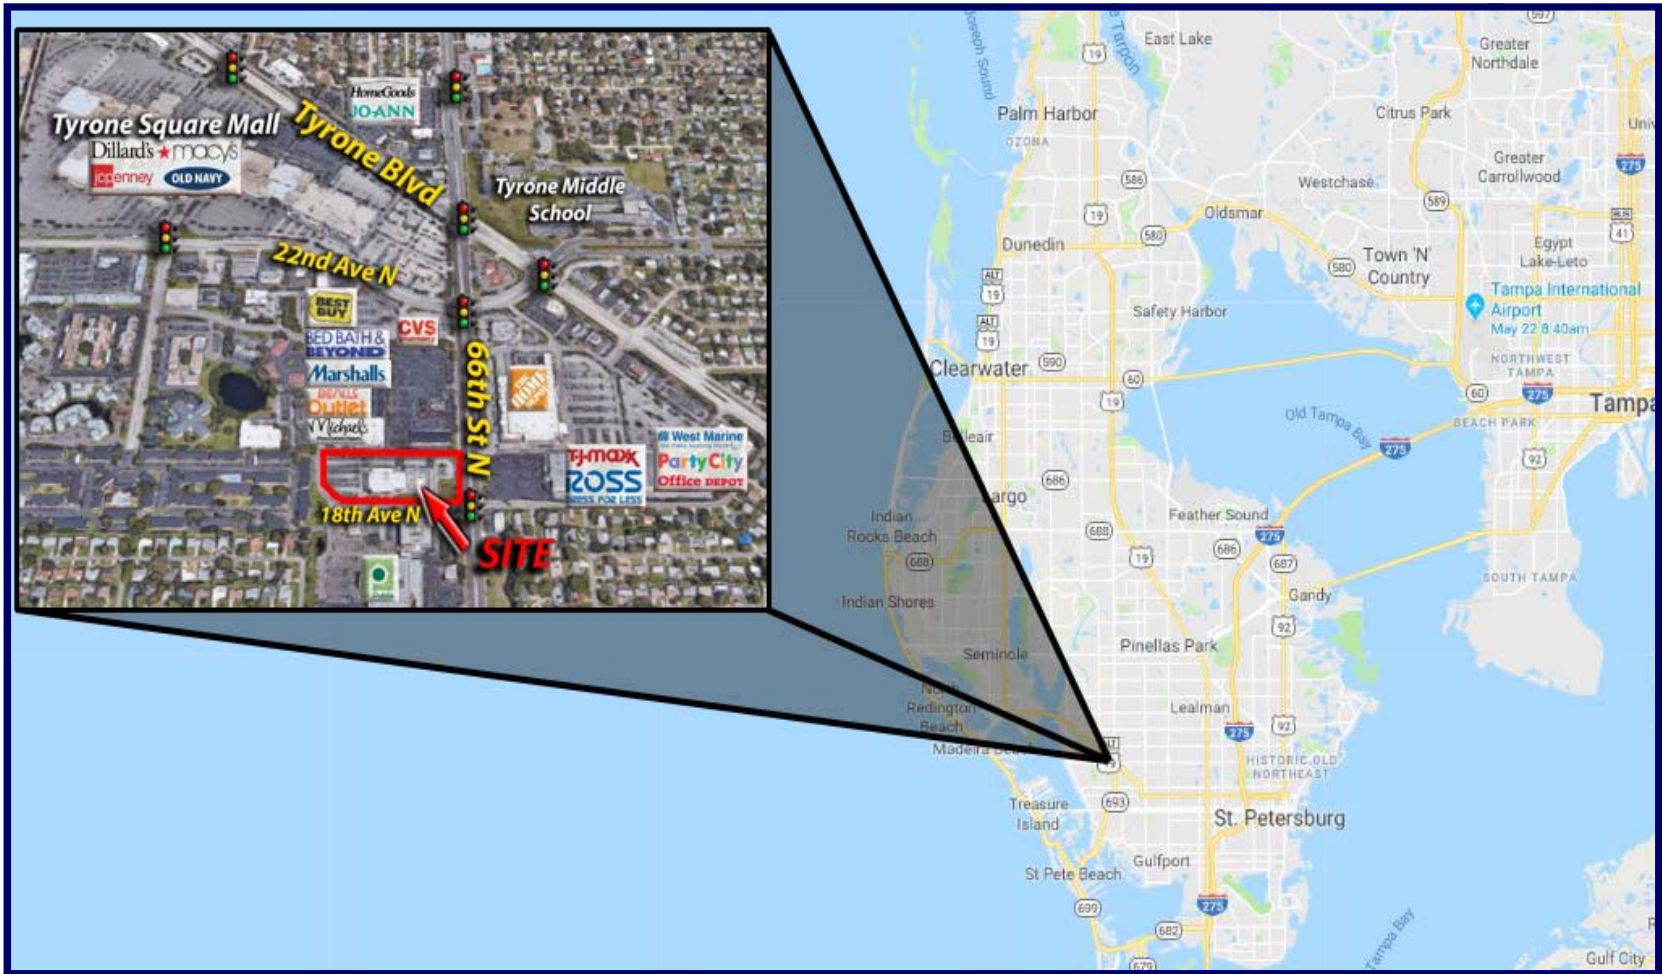

RETAIL SPACE AVAILABLE - TYRONE

1800 66TH ST N • ST. PETERSBURG, FLORIDA 33710

Tyrone - 66th St & 18th Ave N

Pinellas County, Florida

CONTACT:

Name: Christian Yepes

Phone: 727-536-8686

Fax: 727-536-4356

Email: Christian@belleairgroup.com

LOCATION MAP

PHONE: 727-536-8686 • FAX: 727-536-4356 • Belleair Development Group