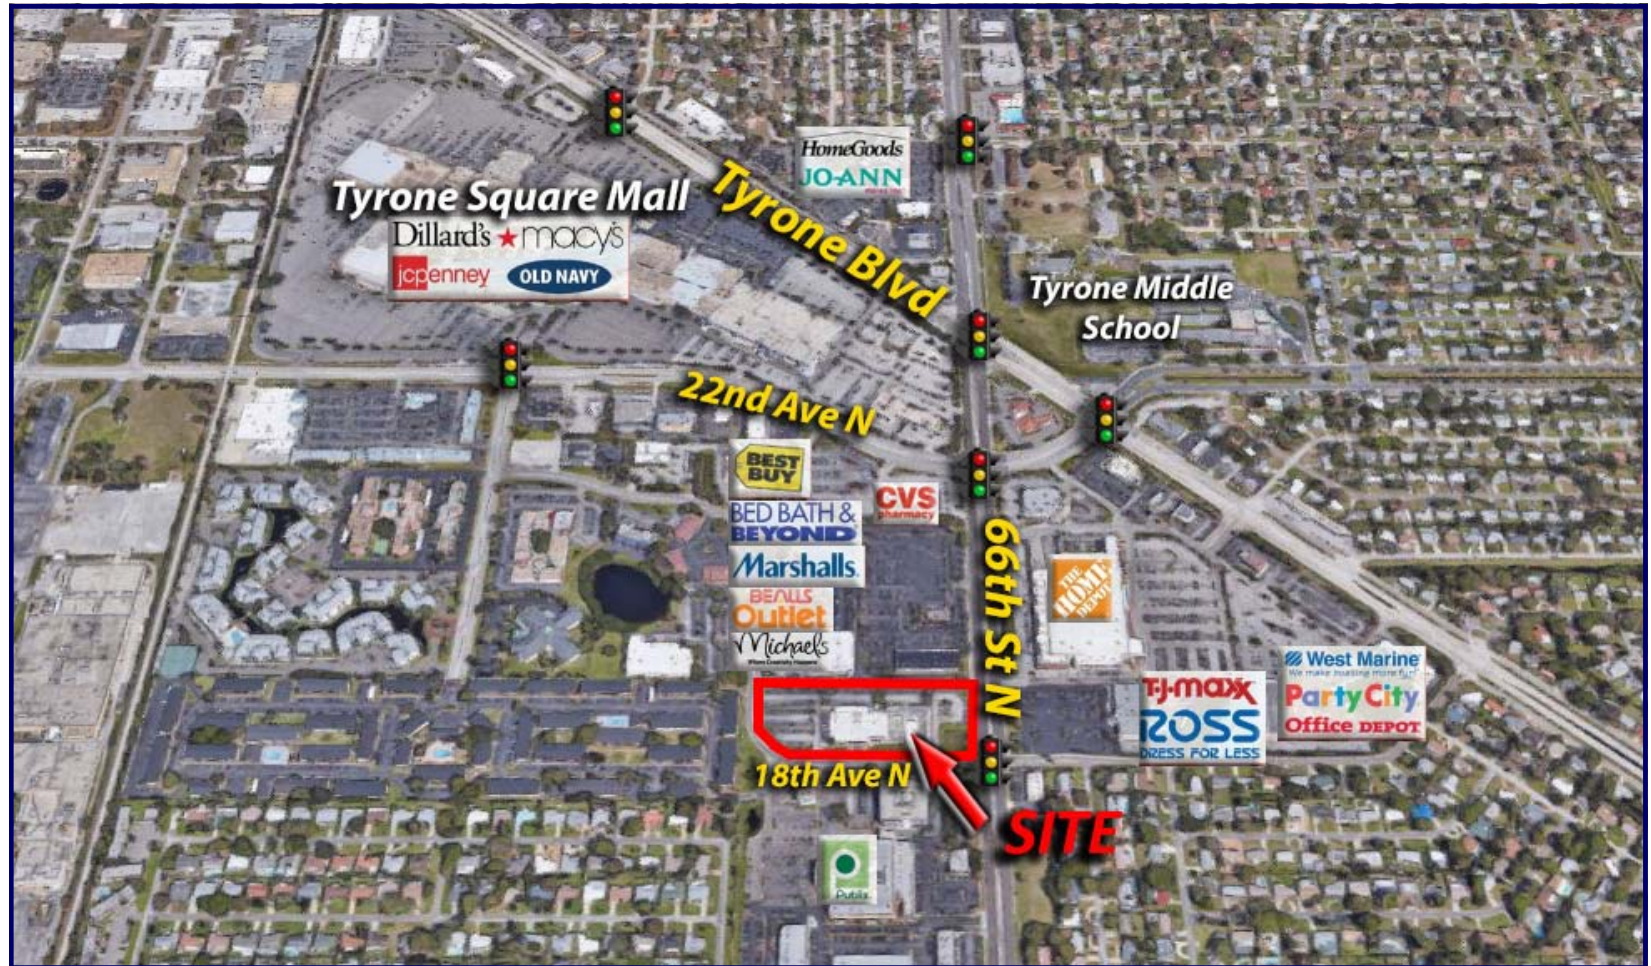

RETAIL SPACE AVAILABLE - TYRONE

1800 66TH ST N • ST. PETERSBURG, FLORIDA 33710

Tyrone - 66th St & 18th Ave N

Pinellas County, Florida

CONTACT:

Name: Christian Yepes

Phone: 727-536-8686

Fax: 727-536-4356

Email: Christian@belleairgroup.com

AERIAL PHOTO

PHONE: 727-536-8686 • FAX: 727-536-4356 • Belleair Development Group